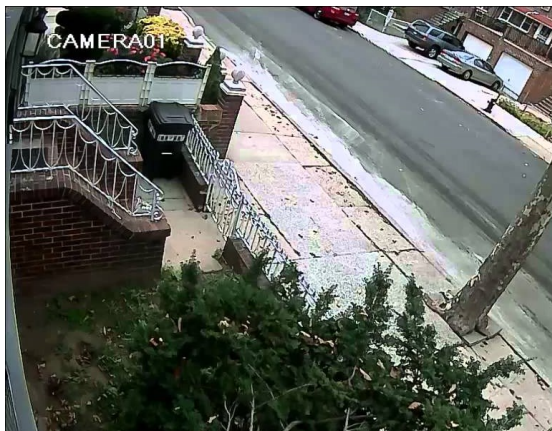

What We Do

The Montgomery Police Department has launched a new police-community technology initiative that is built around a real-time crime center. The River Region Strategic Technology and Resource Center — STAR Center — is a state-of-the-art MPD facility that uses video camera feeds from throughout the city to work smarter and more efficiently, and to increase safety.

Through the STAR Center, MPD is partnering with the Montgomery community in the STAR Watch program. STAR Watch is a voluntary program that allows businesses, residents, schools, neighborhoods and others to share their cameras with the STAR Center.

How You Can Join

There is no cost to join if you already have an online camera security system. Simply obtain MPD's registration form, fill it out, and send it in to MPD. The form is available on the department's website. It can be dropped off at police headquarters, 320 N. Ripley St., or emailed to:

starcenter@montgomeryal.gov

If you would like to be on the same security system that MPD uses, contact any of the Eagle Eye vendors listed on this flyer. Tell them you want to be added to MPD's First Responder List on the department's new Eagle Eye security system.

Frequently Asked Questions

Q. *How do I share my cameras with the Star Watch Program?*

A. Verify that your camera system is online and can be viewed via the internet. Complete a registration form. Provide the STAR Watch Program with login information. Set up viewing rights for the program.

Q. *How do I get my cameras online?*

A. Check with your camera and internet providers to ensure that your cameras can be linked to your existing internet connection.

Q. *Do I need to buy a new camera system?*

A. Not necessarily. If you already have a system, a representative from MPD can meet and discuss potential solutions.

Q. *Do I have to give the police access to my interior cameras?*

A. No. We encourage you to work with your camera provider to isolate the cameras you want to share.

Partnered Resources

- Government Agency Camera Systems
- Independent Company Camera Systems
- Private Citizen-owned Camera Systems
- School Camera Systems
- Government RMS Systems
- Electronic Monitoring Programs
- Other Camera Systems

Contact us:

**Montgomery Police Department
River Region STAR Center
320 N. Ripley St.
Montgomery, AL 36104
(334) 625-2334
starcenter@montgomeryal.gov**

Visit us on the web:

www.montgomeryal.gov